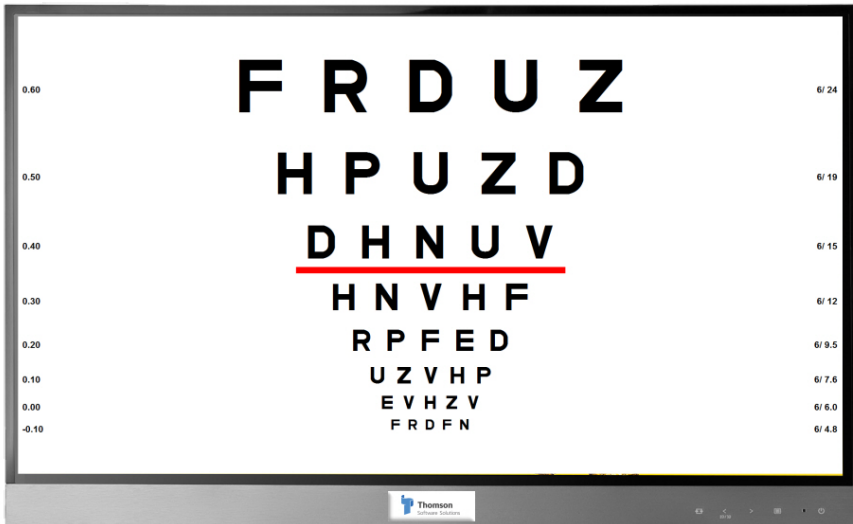

# THOMSON TEST CHARTS

*“The inventors of computerised Test Charts  
continue to define the standard”*

Our Test Charts provide an unrivalled range of visual assessment tools while maintaining a simple and intuitive interface.

Don't compromise on the most important instrument in your consulting room - fit the best.

## FEATURES

- The best-selling Test Charts in the UK for over 15 years
- ETDRS, LogMAR, Snellen, Single-letter charts
- Optotypes include British, Sloan, Landolt Cs, Tumbling Es, Kay, Makaton, Sheridan Gardner, Hebrew, Arabic, Urdu and Punjabi
- Contrast sensitivity and huge range of binocular vision tests -polarised option
- Full set of refraction tests and stimuli
- Built-in image gallery and video player
- Controllable using mouse, keyboard, IR remote, tablet or smartphone
- Link to tablet for a huge range of near vision tests
- Variable viewing distance
- Wide range of software and hardware solutions to meet your exact requirements