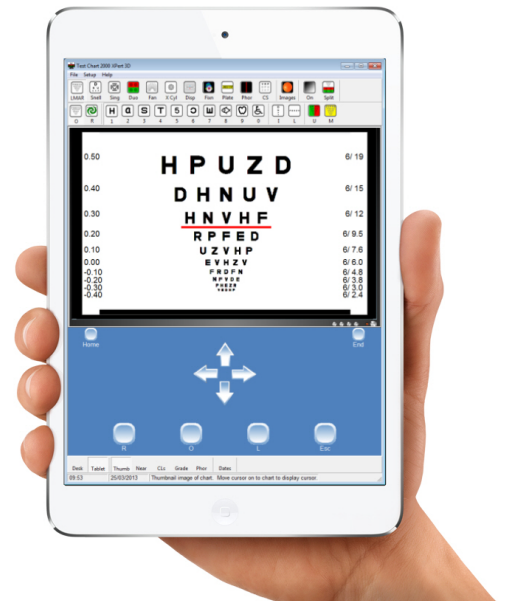

# THOMSON TEST CHARTS

*“The inventors of computerised Test Charts  
continue to define the standard”*

## SETTING THE STANDARD

Thomson Software Solutions developed the first computerised Test Chart in the mid-90s. Since then our charts have been installed in more than 8000 consulting rooms in the UK alone, including most of the major hospitals and University Optometry Departments.

Our Test Charts provide an unrivalled range of visual assessment tools while maintaining a simple and intuitive interface.

Don't compromise on the most important instrument in your consulting room - fit the best.

## FEATURES

- The best-selling Test Charts in the UK for over 15 years
- ETDRS, LogMAR, Snellen, Single-letter charts
- Optotypes include British, Sloan, Landolt Cs, Tumbling Es, Kay, Makaton, Sheridan Gardner, Hebrew, Arabic, Urdu and Punjabi
- Contrast sensitivity and huge range of binocular vision tests -polarised option
- Full set of refraction tests and stimuli
- Built-in image gallery and video player
- Controllable using mouse, keyboard, IR remote, tablet or smartphone
- Link to tablet for a huge range of near vision tests
- Variable viewing distance
- Wide range of software and hardware solutions to meet your exact requirements